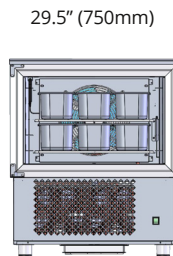

Gelato

29.5" (750mm)

83.5" (2120mm)

TD20

29.5" (750mm)

73.5" (1860mm)

TD15

29.5" (750mm)

51.25" (1300mm)

TD10

29.5" (750mm)

34.25" (870mm)

TD05

29.5" (750mm)

29.5" (750mm)

TD03