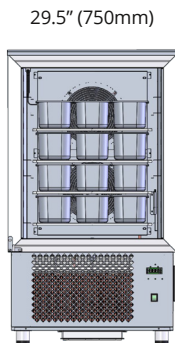

Gelato

29.5" (750mm)

83.5" (2120mm)

TD20

29.5" (750mm)

73.5" (1860mm)

TD15

29.5" (750mm)

51.25" (1300mm)

TD10

29.5" (750mm)

34.25" (870mm)

TD05

29.5" (750mm)

29.5" (750mm)

TD03