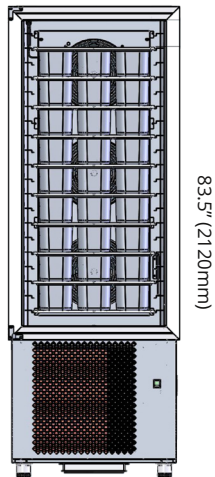

LEXUS SERIES BLAST FREEZER - Technical Specifications

Top View

Front View

LEXUS BLAST FREEZER/ BLAST CHILLER - TECHNICAL SPECIFICATIONS

Type	Model	Temp. Range	# of Shelves	# of 5L Gelato Pan Reserve	Width	Height	Depths	Electrical Requirements
Digital	TD03D	-0.4/-40° F	1	3	29.5" (750mm)	29.5" (750mm)	29" (740mm)	220V/1Phase/60Hz
	TD05D	-0.4/-40° F	2	6	29.5" (750mm)	34.25" (870mm)	29" (740mm)	220V/1Phase/60Hz
	TD10D	-0.4/-40° F	5	15	29.5" (750mm)	51.25" (1300mm)	29" (740mm)	220V/1Phase/60Hz
	TD15D	-0.4/-40° F	7	21	29.5" (750mm)	73.25" (1860mm)	29" (740mm)	220V/3Phase/60Hz
	TD20D	-0.4/-40° F	10	30	29.5" (750mm)	83.5" (2120mm)	29" (740mm)	220V/3Phase/60Hz
Touch	TD03T	-0.4/-40° F	1	3	29.5" (750mm)	29.5" (750mm)	29" (740mm)	220V/1Phase/60Hz
	TD05T	-0.4/-40° F	2	6	29.5" (750mm)	34.25" (870mm)	29" (740mm)	220V/1Phase/60Hz
	TD10T	-0.4/-40° F	5	15	29.5" (750mm)	51.25" (1300mm)	29" (740mm)	220V/1Phase/60Hz
	TD15T	-0.4/-40° F	7	21	29.5" (750mm)	73.25" (1860mm)	29" (740mm)	220V/3Phase/60Hz
	TD20T	-0.4/-40° F	10	30	29.5" (750mm)	83.5" (2120mm)	29" (740mm)	220V/3Phase/60Hz

Gelato

29.5" (750mm)

83.5" (2120mm)

TD20

29.5" (750mm)

73.5" (1860mm)

TD15

29.5" (750mm)

51.25" (1300mm)

TD10

29.5" (750mm)

34.25" (870mm)

TD05

29.5" (750mm)

29.5" (750mm)

TD03