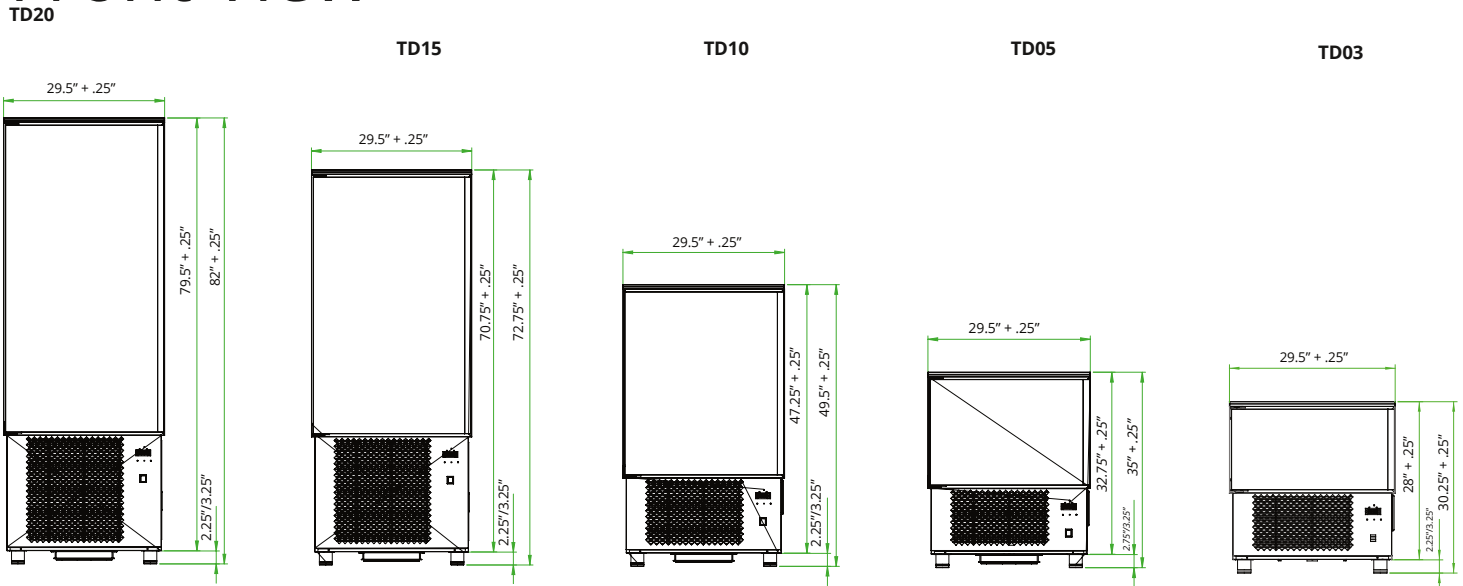

LEXUS SERIES BLAST FREEZER - Technical Specifications

Top View

Front View

LEXUS BLAST FREEZER/ BLAST CHILLER - TECHNICAL SPECIFICATIONS

Type	Model	Temp. Range	# of Shelves	# of 5L Gelato Pan Reserve	Width	Height	Depths	Electrical Requirements
Digital	TD03D	-0.4/-40° F	1	3	29.5" (750mm)	29.5" (750mm)	29" (740mm)	220V/1Phase/60Hz
	TD05D	-0.4/-40° F	2	6	29.5" (750mm)	34.25" (870mm)	29" (740mm)	220V/1Phase/60Hz
	TD10D	-0.4/-40° F	5	15	29.5" (750mm)	51.25" (1300mm)	29" (740mm)	220V/1Phase/60Hz
	TD15D	-0.4/-40° F	7	21	29.5" (750mm)	73.25" (1860mm)	29" (740mm)	220V/3Phase/60Hz
	TD20D	-0.4/-40° F	10	30	29.5" (750mm)	83.5" (2120mm)	29" (740mm)	220V/3Phase/60Hz
Touch	TD03T	-0.4/-40° F	1	3	29.5" (750mm)	29.5" (750mm)	29" (740mm)	220V/1Phase/60Hz
	TD05T	-0.4/-40° F	2	6	29.5" (750mm)	34.25" (870mm)	29" (740mm)	220V/1Phase/60Hz
	TD10T	-0.4/-40° F	5	15	29.5" (750mm)	51.25" (1300mm)	29" (740mm)	220V/1Phase/60Hz
	TD15T	-0.4/-40° F	7	21	29.5" (750mm)	73.25" (1860mm)	29" (740mm)	220V/3Phase/60Hz
	TD20T	-0.4/-40° F	10	30	29.5" (750mm)	83.5" (2120mm)	29" (740mm)	220V/3Phase/60Hz

Gelato

29.5" (750mm)

83.5" (2120mm)

TD20

29.5" (750mm)

73.5" (1860mm)

TD15

29.5" (750mm)

51.25" (1300mm)

TD10

29.5" (750mm)

34.25" (870mm)

TD05

29.5" (750mm)

29.5" (750mm)

TD03