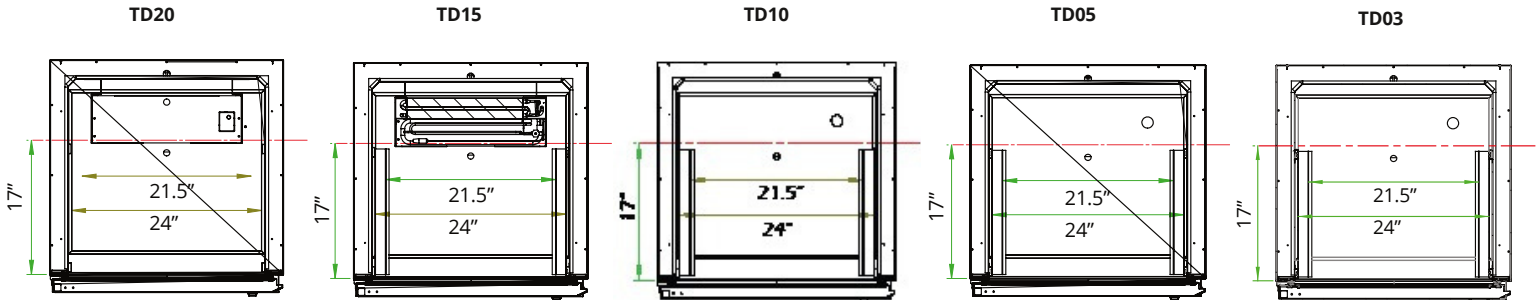

LEXUS SERIES BLAST FREEZER - Technical Specifications

Top View

Front View

LEXUS BLAST FREEZER/ BLAST CHILLER - TECHNICAL SPECIFICATIONS

Type	Model	Temp. Range	# of Shelves	# of 5L Gelato Pan Reserve	Width	Height	Depths	Electrical Requirements
Digital	TD03D	-0.4/-40° F	1	3	29.5" (750mm)	29.5" (750mm)	29" (740mm)	220V/1Phase/60Hz
	TD05D	-0.4/-40° F	2	6	29.5" (750mm)	34.25" (870mm)	29" (740mm)	220V/1Phase/60Hz
	TD10D	-0.4/-40° F	5	15	29.5" (750mm)	51.25" (1300mm)	29" (740mm)	220V/1Phase/60Hz
	TD15D	-0.4/-40° F	7	21	29.5" (750mm)	73.25" (1860mm)	29" (740mm)	220V/3Phase/60Hz
	TD20D	-0.4/-40° F	10	30	29.5" (750mm)	83.5" (2120mm)	29" (740mm)	220V/3Phase/60Hz
Touch	TD03T	-0.4/-40° F	1	3	29.5" (750mm)	29.5" (750mm)	29" (740mm)	220V/1Phase/60Hz
	TD05T	-0.4/-40° F	2	6	29.5" (750mm)	34.25" (870mm)	29" (740mm)	220V/1Phase/60Hz
	TD10T	-0.4/-40° F	5	15	29.5" (750mm)	51.25" (1300mm)	29" (740mm)	220V/1Phase/60Hz
	TD15T	-0.4/-40° F	7	21	29.5" (750mm)	73.25" (1860mm)	29" (740mm)	220V/3Phase/60Hz
	TD20T	-0.4/-40° F	10	30	29.5" (750mm)	83.5" (2120mm)	29" (740mm)	220V/3Phase/60Hz

Gelato

29.5" (750mm)

83.5" (2120mm)

TD20

29.5" (750mm)

73.5" (1860mm)

TD15

29.5" (750mm)

51.25" (1300mm)

TD10

29.5" (750mm)

34.25" (870mm)

TD05

29.5" (750mm)

29.5" (750mm)

TD03